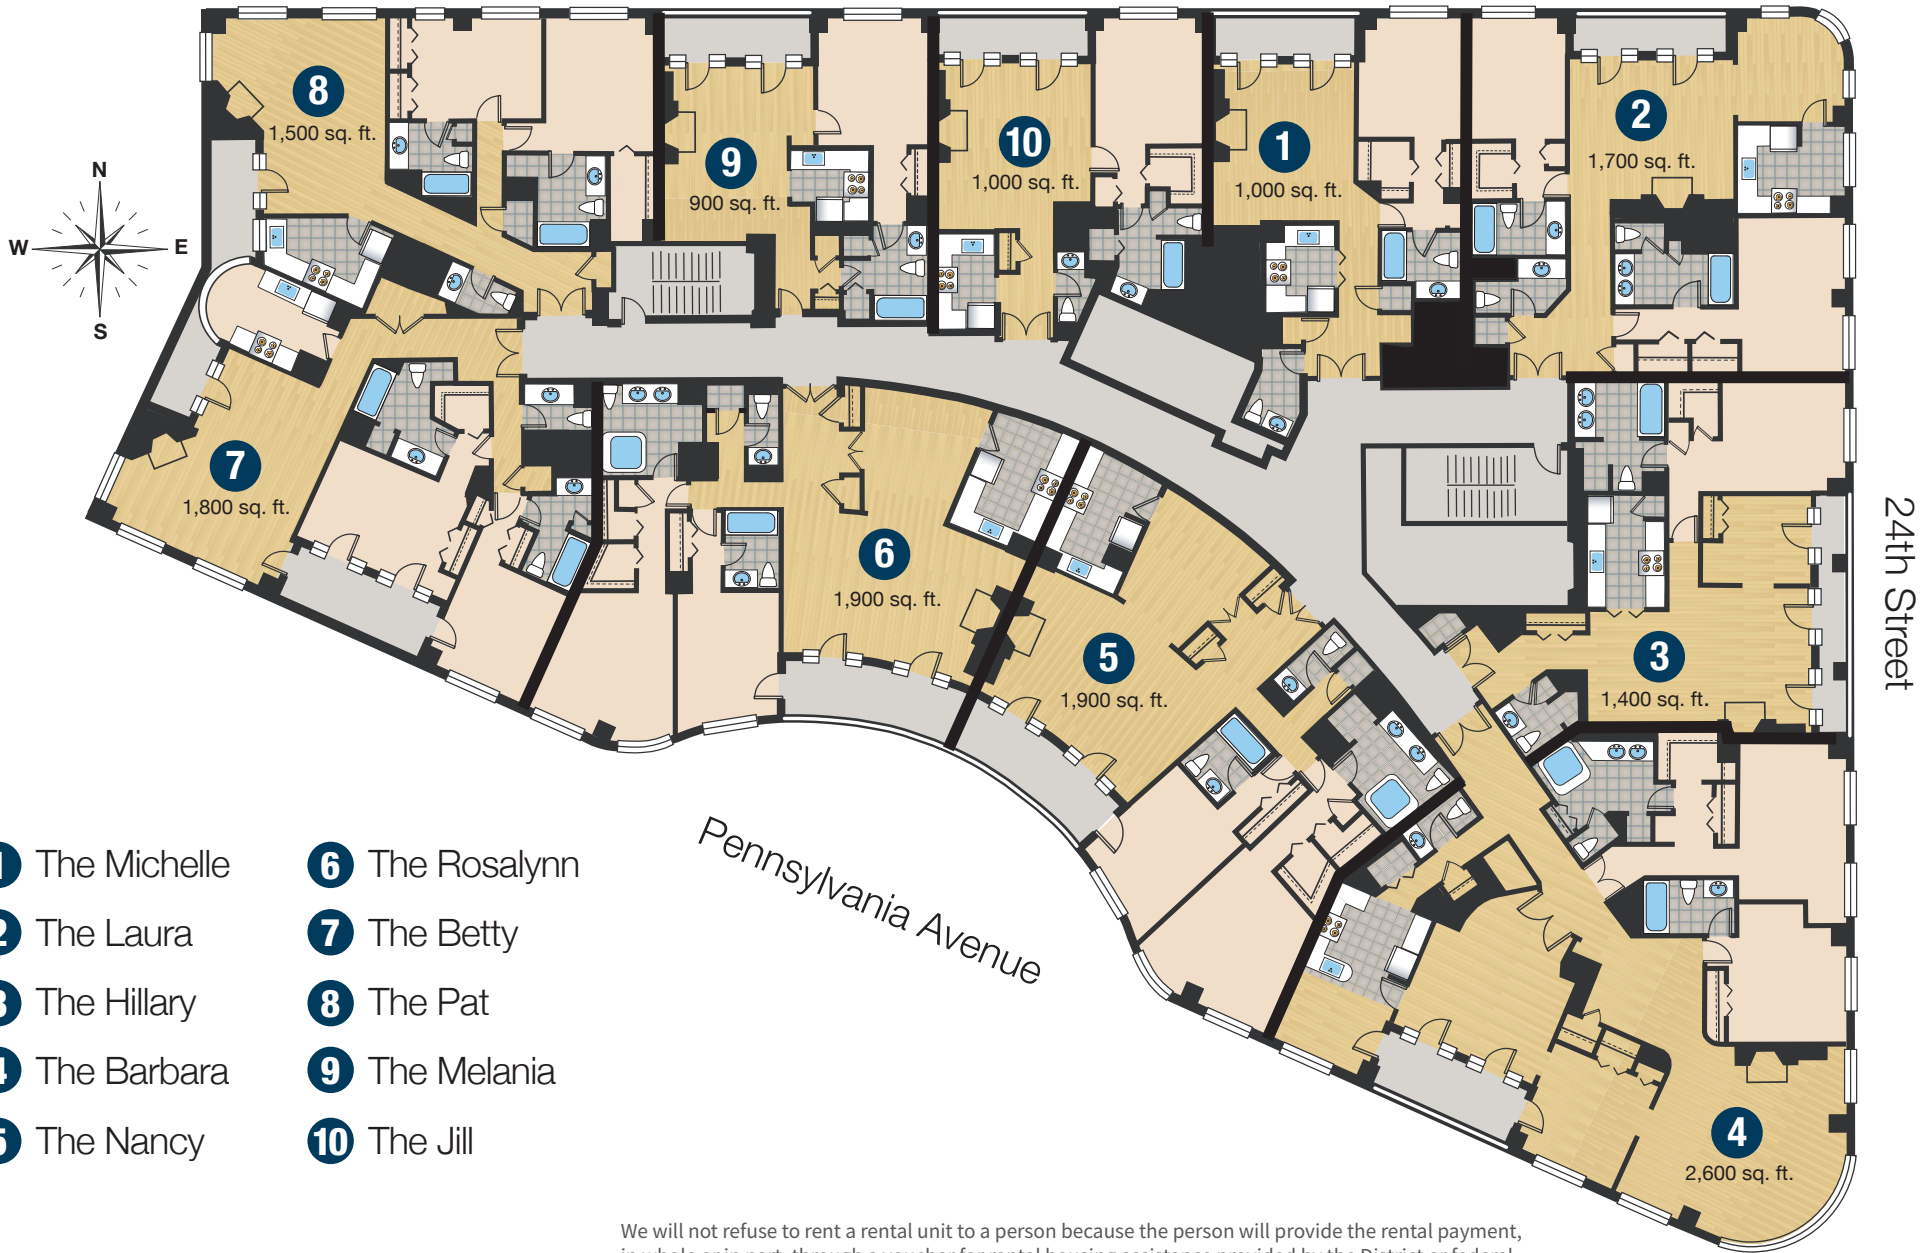

L Street

- 1** The Michelle
- 2** The Laura
- 3** The Hillary
- 4** The Barbara
- 5** The Nancy
- 6** The Rosalynn
- 7** The Betty
- 8** The Pat
- 9** The Melania
- 10** The Jill

We will not refuse to rent a rental unit to a person because the person will provide the rental payment, in whole or in part, through a voucher for rental housing assistance provided by the District or federal government. We gladly accept vouchers.

* Floor plans are for illustrative purposes only. Furniture may not be to scale. All dimensions are approximate.

2401 PENNSYLVANIA AVENUE

A POLINGER COMMUNITY

2401 Pennsylvania Avenue, NW, Washington, DC 20037
 P 202-296-3923 F 202-659-5022 2401pennave.com